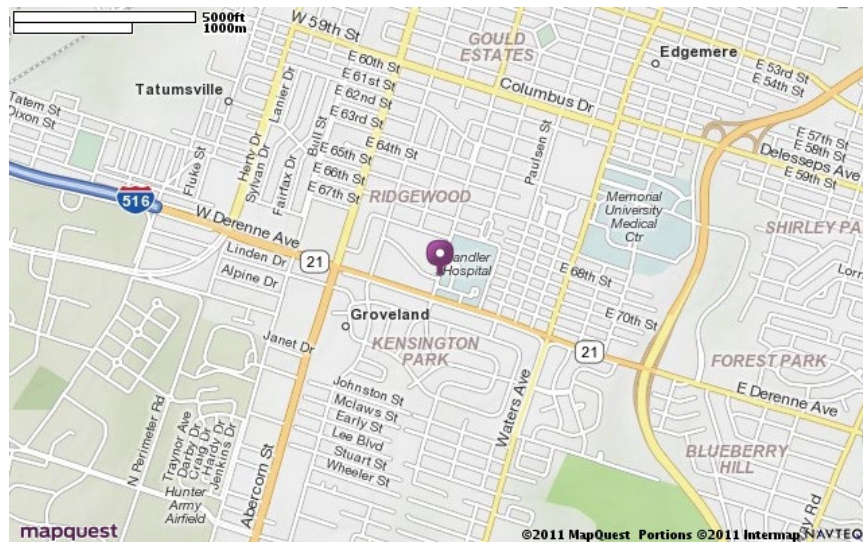

Directions to Savannah, GA Satellite Clinic: St. Joseph's/Candler Hospital Professional Building

The Professional Building is located at **5354 Reynolds Street, Savannah GA 31405** on the Candler Hospital Campus. The entrance to the Professional Building faces DeRenne Avenue. Please park in parking lot designated letter D or E on the Candler campus map.

From I-16 East (coming from the west, Macon, GA)

- After passing the I-95 interchange, pass two more interchanges: Dean Forest Road and Chatham Parkway.
- The next interchange is Lynes Parkway, Exit 164A toward Savannah/Hunter Army Airfield. Exit right.
- In approximately 3 miles, the road becomes DeRenne Avenue. Pass lights at Montgomery Street, Bull St./White Bluff Avenue, Abercorn Street. and Habersham Street.
- Pass through the intersection of Reynolds Street. The parking lot and building are on your left.

From I-95 North

- Take I-16 toward Savannah, Exit 99A. Pass two interchanges: Dean Forest Road and Chatham Parkway.
- The next interchange is Lynes Parkway, Exit 164A toward Savannah/Hunter Army Airfield. Exit right here.
- In approximately three miles, the road becomes DeRenne Avenue. You will pass lights at Montgomery Street, Bull Street/White Bluff Avenue, Abercorn Street and Habersham Street.
- Pass through the intersection of Reynolds Street. The parking lot and building are on your left.

From South Carolina (via US-17 and the Savannah Bridge)

- Cross the Savannah Bridge. The road becomes I-16. *(continued on next page)*

- Take the 516 Exit East, which is Exit 164A toward Savannah/Hunter Army Airfield. Exit right here after passing under the overpass.
- In approximately three miles, the road becomes DeRenne Avenue. Pass lights at Montgomery Street, Bull Street/White Bluff Avenue, Abercorn Street and Habersham Street.
- Pass through the intersection of Reynolds Street. The parking lot and building are on your left.